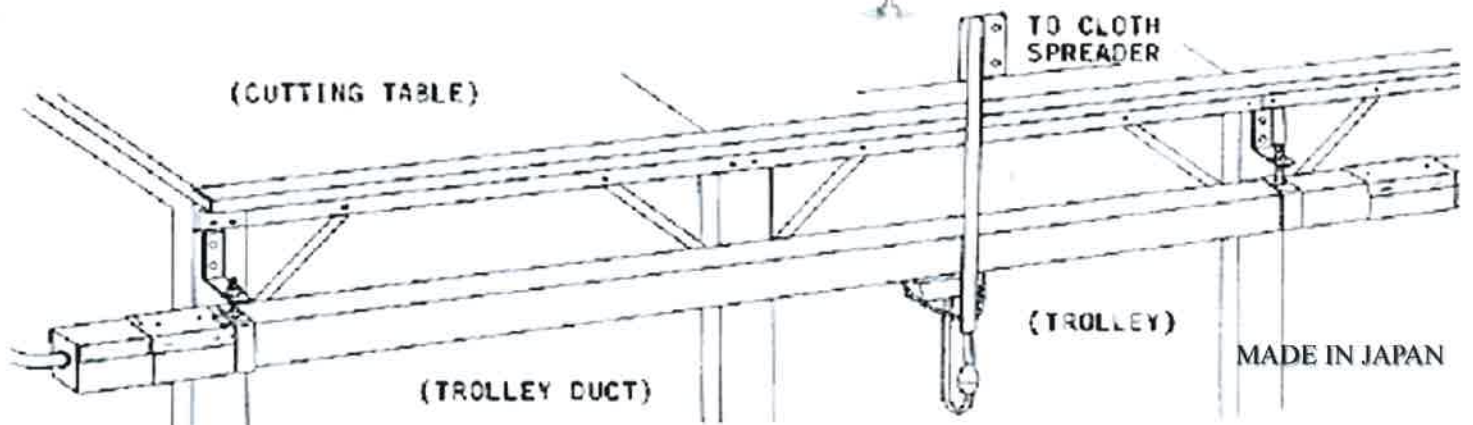

Air Table &

Trolley Ducts

Blower Motor

Specification : 3Phase - 200V

(0.5HP, 1HP, 2HP, 3HP)

Notice : Specification/design may be partly changed for improvement without notification.

N.C.A.CO.LTD.
株式会社 **イヌシーイー**