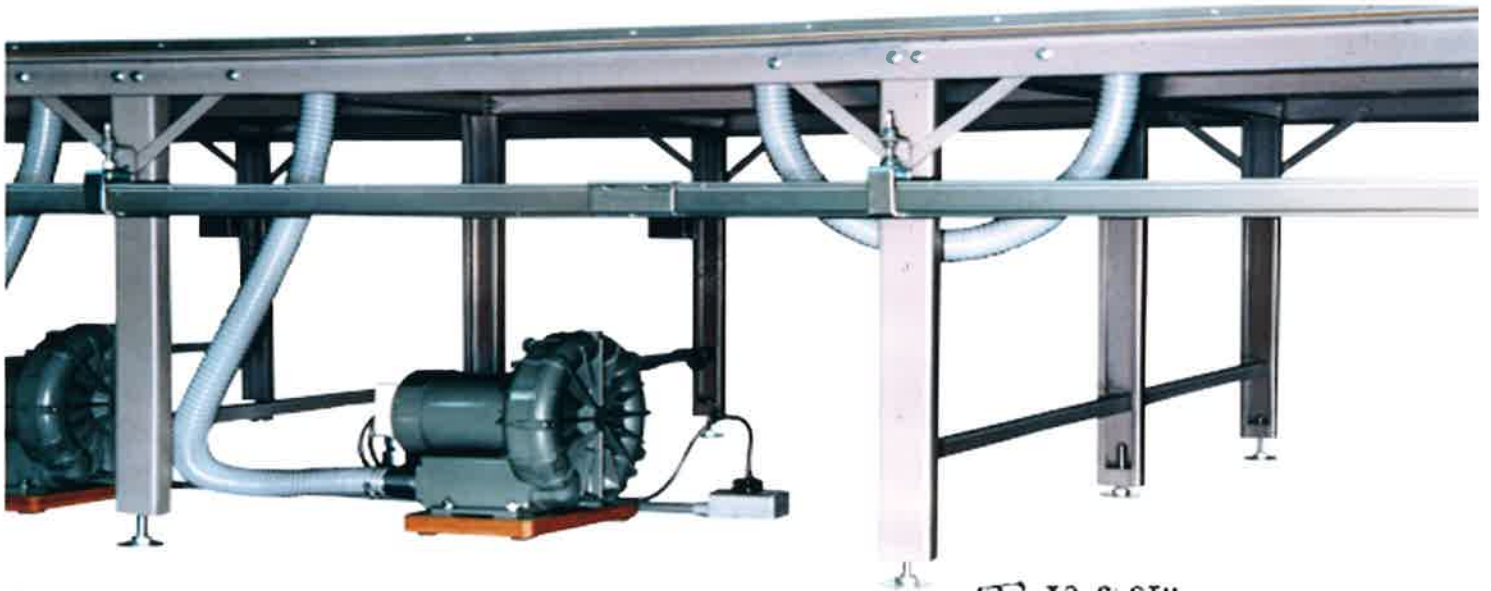

Air Table &

Trolley Ducts

Blower Motor

Specification : 3Phase - 200V

(0.5HP, 1HP, 2HP, 3HP)

Notice : Specification/design may be partly changed for improvement without notification.

N.C.A.CO.LTD.
株式会社 **イヌシーイー**